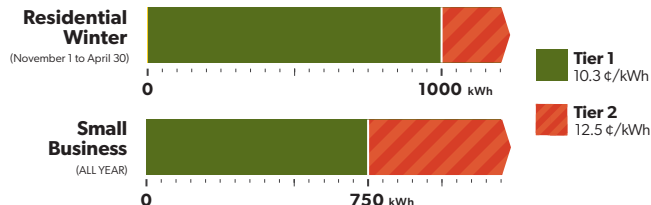

New Time-of-Use, Tiered and Ultra-Low Overnight prices

November 1, 2023

The following applies to the Electricity line on your bill and reflects the electricity you use.

Winter Time-of-Use (TOU)

Winter Tier Thresholds (kilowatt hours)

The Ontario government's Ontario Electricity Rebate will change to 19.3%.

Choose the price plan that's right for you.

Visit: oeb.ca/choice

We're here to help:

T: 1-877-632-2727 TTY: 1-844-621-9977

E: publicinformation@oeb.ca