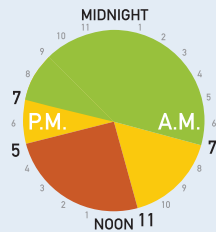

## Electricity prices for May 1, 2019

**OFF-PEAK**

**6.5¢**/kilowatt hour (kWh)

**MID-PEAK**

**9.4¢**/kWh

**ON-PEAK**

**13.4¢**/kWh

**These are the prices that appear on the electricity line of your bill and are only for the electricity you use. They do not include other charges like delivery.**

For summer, households that aren't yet on time-of-use pricing will pay 7.7¢/kWh for the first 600 kWh of electricity they use per month and 8.9¢ for each additional kWh.

Small businesses will pay 7.7¢/kWh for the first 750 kWh of electricity they use per month and 8.9¢ for each additional kWh.

## Summer time-of-use hours in effect – May 1 to October 31

WEEKDAYS

Off-peak

Mid-peak

On-peak

WEEKENDS & HOLIDAYS

## Périodes tarifaires de consommation du 1<sup>er</sup> mai au 31 octobre

JOURS DE LA SEMAINE

FINS DE SEMAINE et JOURS FÉRIÉS

● Période creuse ● Période médiane ● Période de pointe